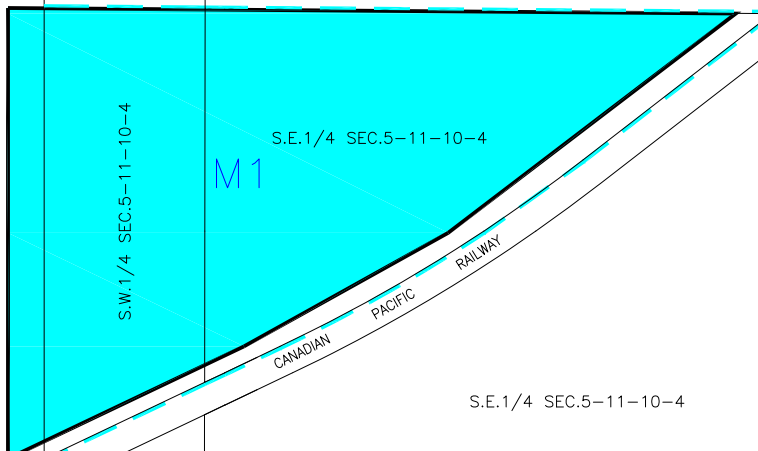

LAND USE DISTRICTS

- R-1 Residential District
- R-2 Residential General District
- R-3 Residential District
- MHP Mobile Home Park
- I Institutional District
- HT Highway Transitional District
- C1 Commercial District
- C2 Highway Commercial District
- M1 Light Industrial District
- M2 Industrial District
- M3 Railway Industrial District
- UR Urban Reserve District
- CR Country Residential
- DC Direct Control District

**BOW ISLAND
LAND USE DISTRICT MAP
Schedule A
FEBRUARY 2010**

INSERT

See Inset Below →